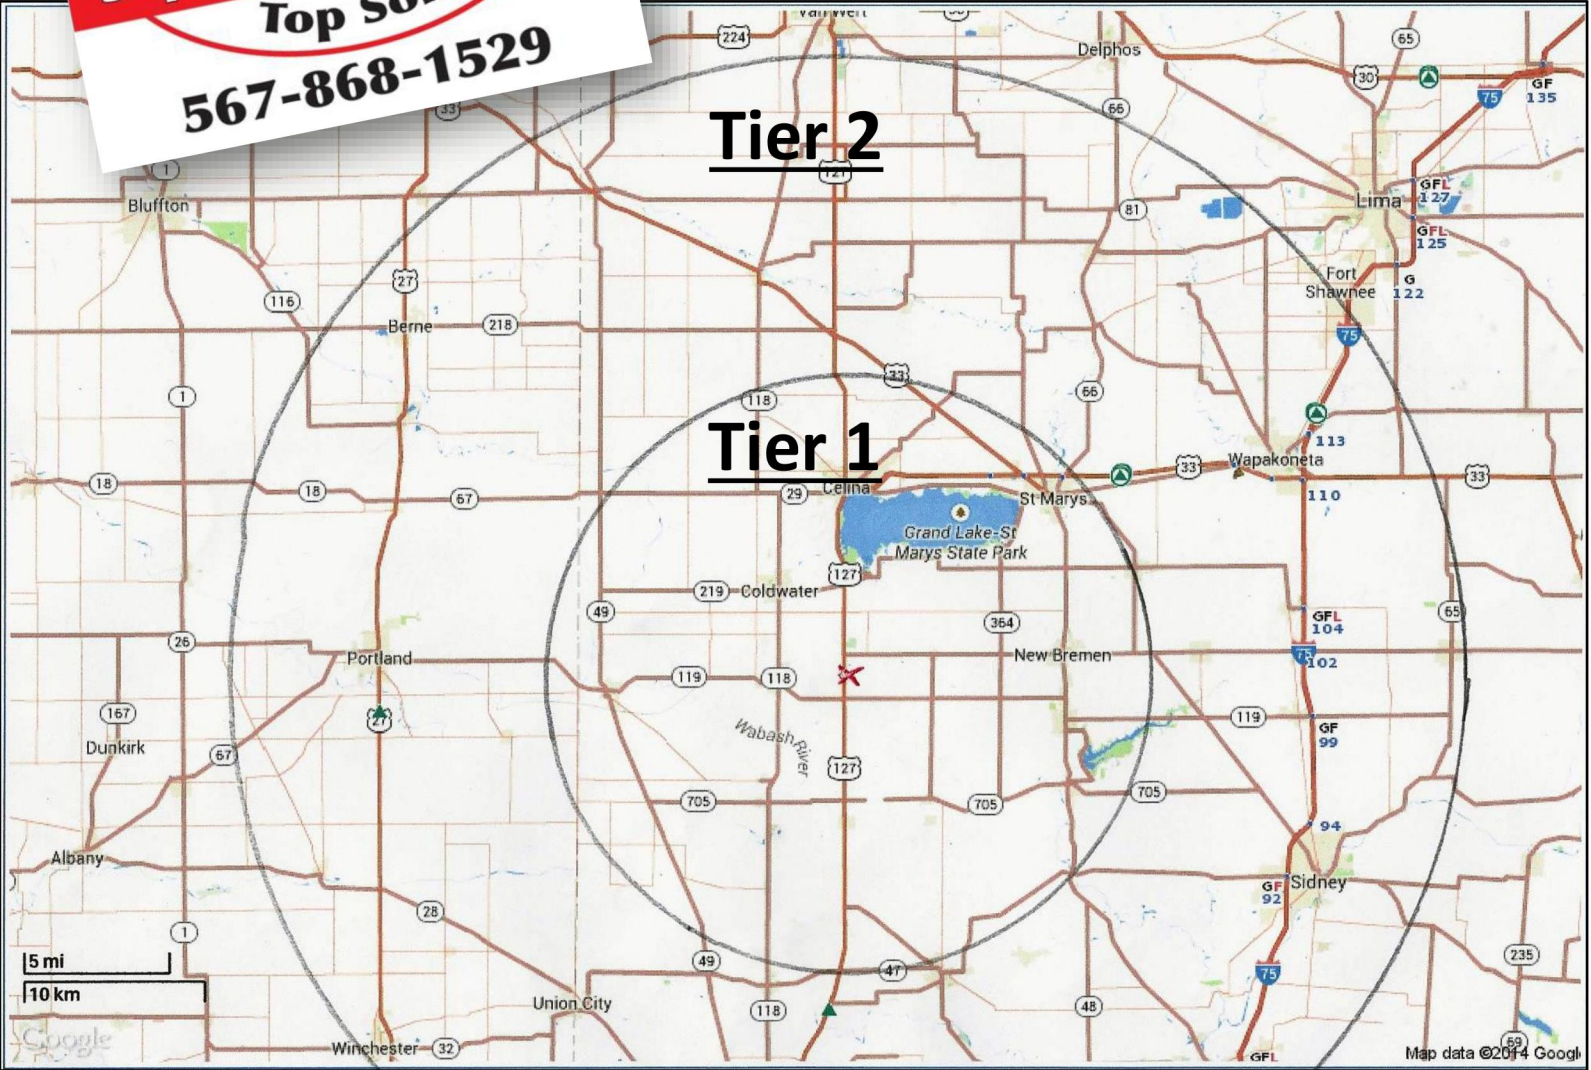

2017

Contact:
 6133 Olding Rd.
 St. Henry, Ohio 45883
 Phone: 419-925-5208
 Cell: 567-868-1529

1 Load equals 18 Yards

Minimum for delivery is 1/2 Load

Tier 1 1-5 Loads = \$18.50 / Yard Delivered
 \$19.50 / Yard For 1/2 Load Delivered

Tier 2 1-5 Loads = \$21.25 / Yard Delivered
 \$22.25 / Yard For 1/2 Load Delivered

6-10 Loads = \$17.50 / Yard Delivered

6-10 Loads = \$20.25 / Yard Delivered

11 + Loads= \$16.50 / Yard Delivered

11 + Loads= \$19.25 / Yard Delivered

Our Supreme Processed Topsoil is \$25.00 / Yard – Picked Up.
Our Premium Blend Topsoil is \$35.00 / Yard - Picked Up
Our haul rate beyond Tier 2 is \$2.50 per mile.
Contractor Rates Available!